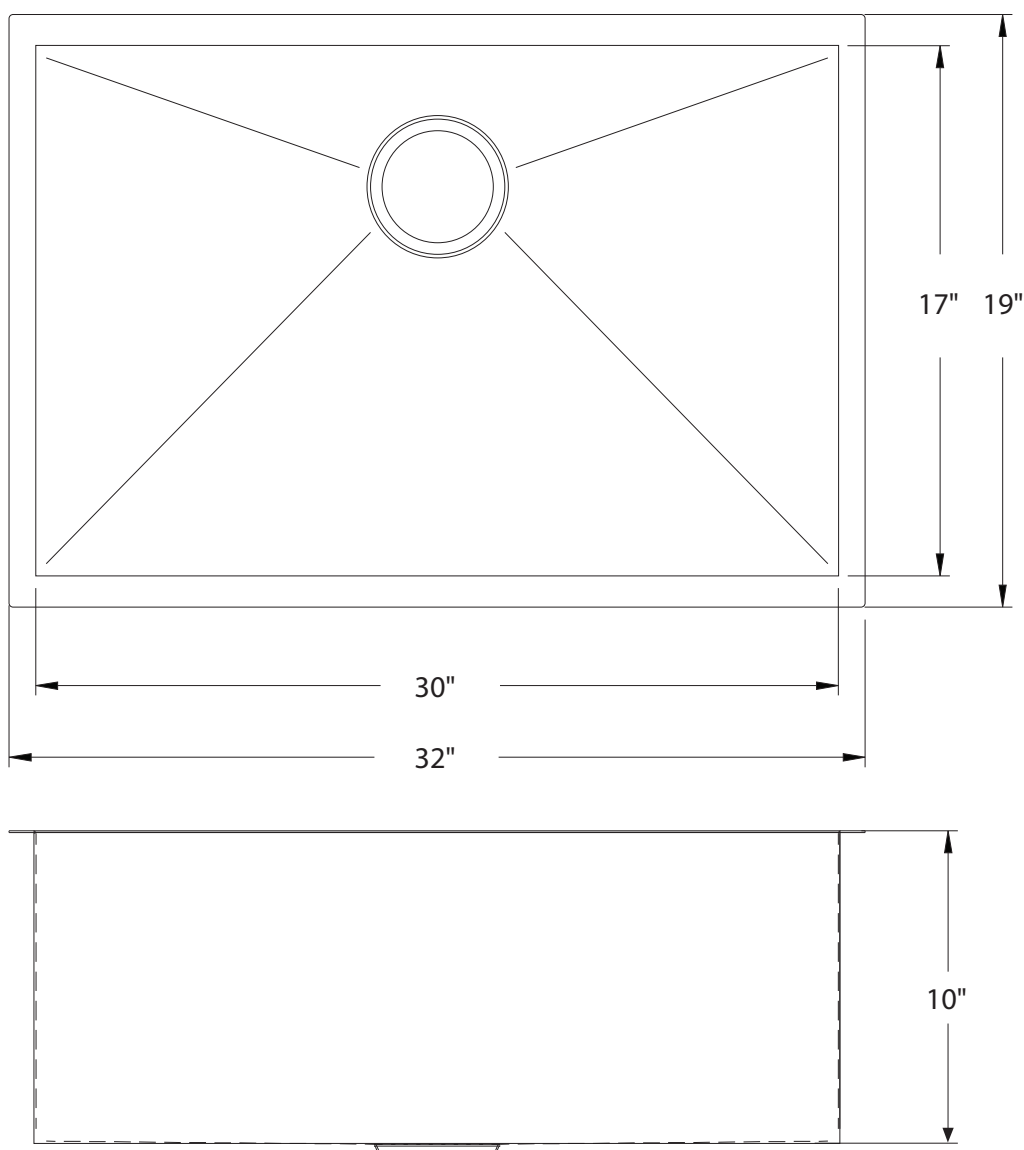

DIMENSIONS/TECHNICAL DATA

Undermount - Single Bowl Stainless Steel Sinks - S701

ATTENTION! Dimensions may vary by up to 3/8". It is highly recommended to pull all dimensions of actual model for installation and measuring purposes.